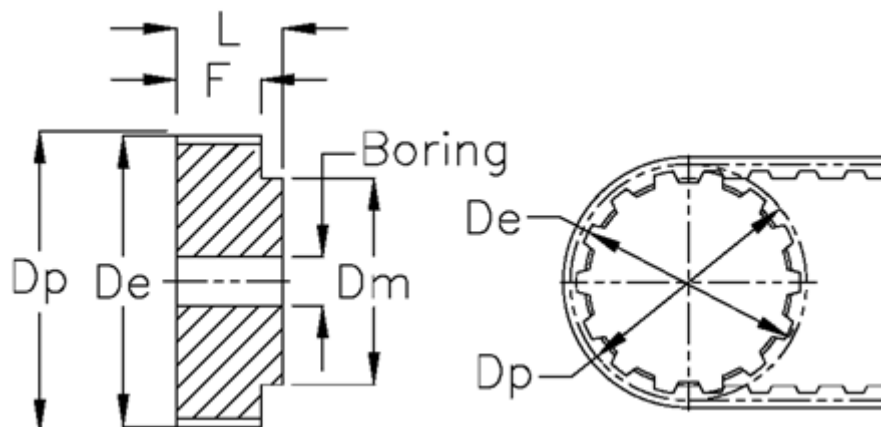

Data Sheet

Article number: 60415121060

Description: Timing Belt Pulley 21 T5 60/0

Measures

Belt width	= - 10 mm	Type = T5
D_e	= 94.65	Weight = 0.18
D_m	= 65	
D_p	= 95.55	
F	= 15	
L	= 21	
Pre-drilled	= 8	
Tooth number	= 60	